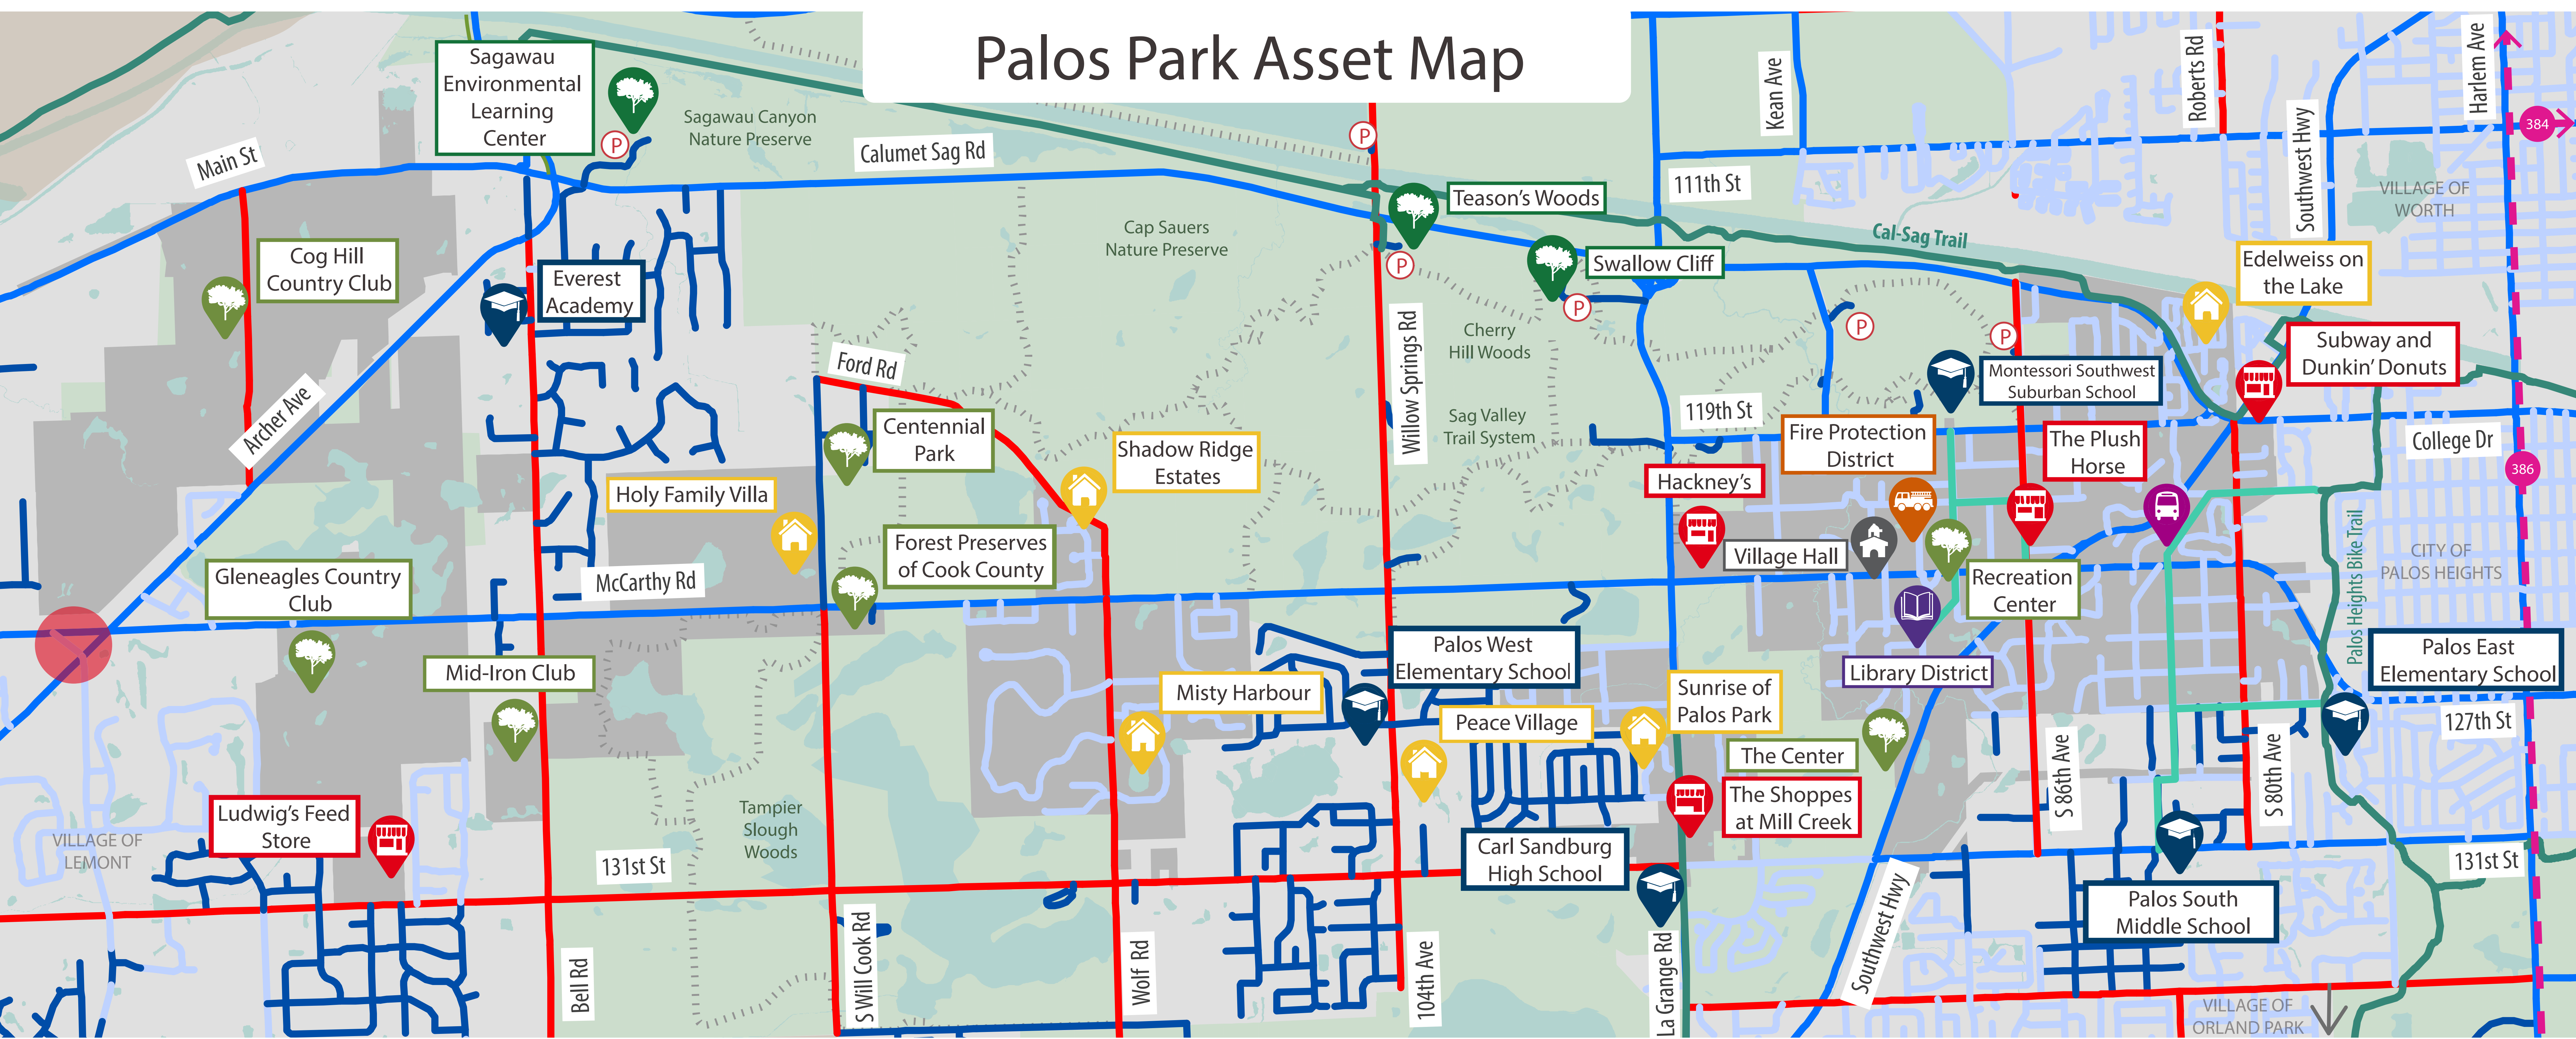

Palos Park Asset Map

- Village of Palos Park
- Forest Preserves
- Commercial Areas Outside Palos Park
- PACE Service

- Trails**
- Unpaved Trail
 - Paved Trail
 - Side Path
 - On-Street Trails

- Destinations**
- Residential (including senior housing)
 - Parks and Recreation
 - Forest Preserve Destinations
 - Municipal Buildings
 - Fire Station
 - Parking
 - Library
 - Metra Station
 - Schools in or nearby Palos Park
 - Commercial Businesses

- Roadway Jurisdiction**
- IDOT
 - County
 - Township or Road District
 - Municipality

Palos Park Bikeways and Trails Plan
 CMAP/Village of Palos Park